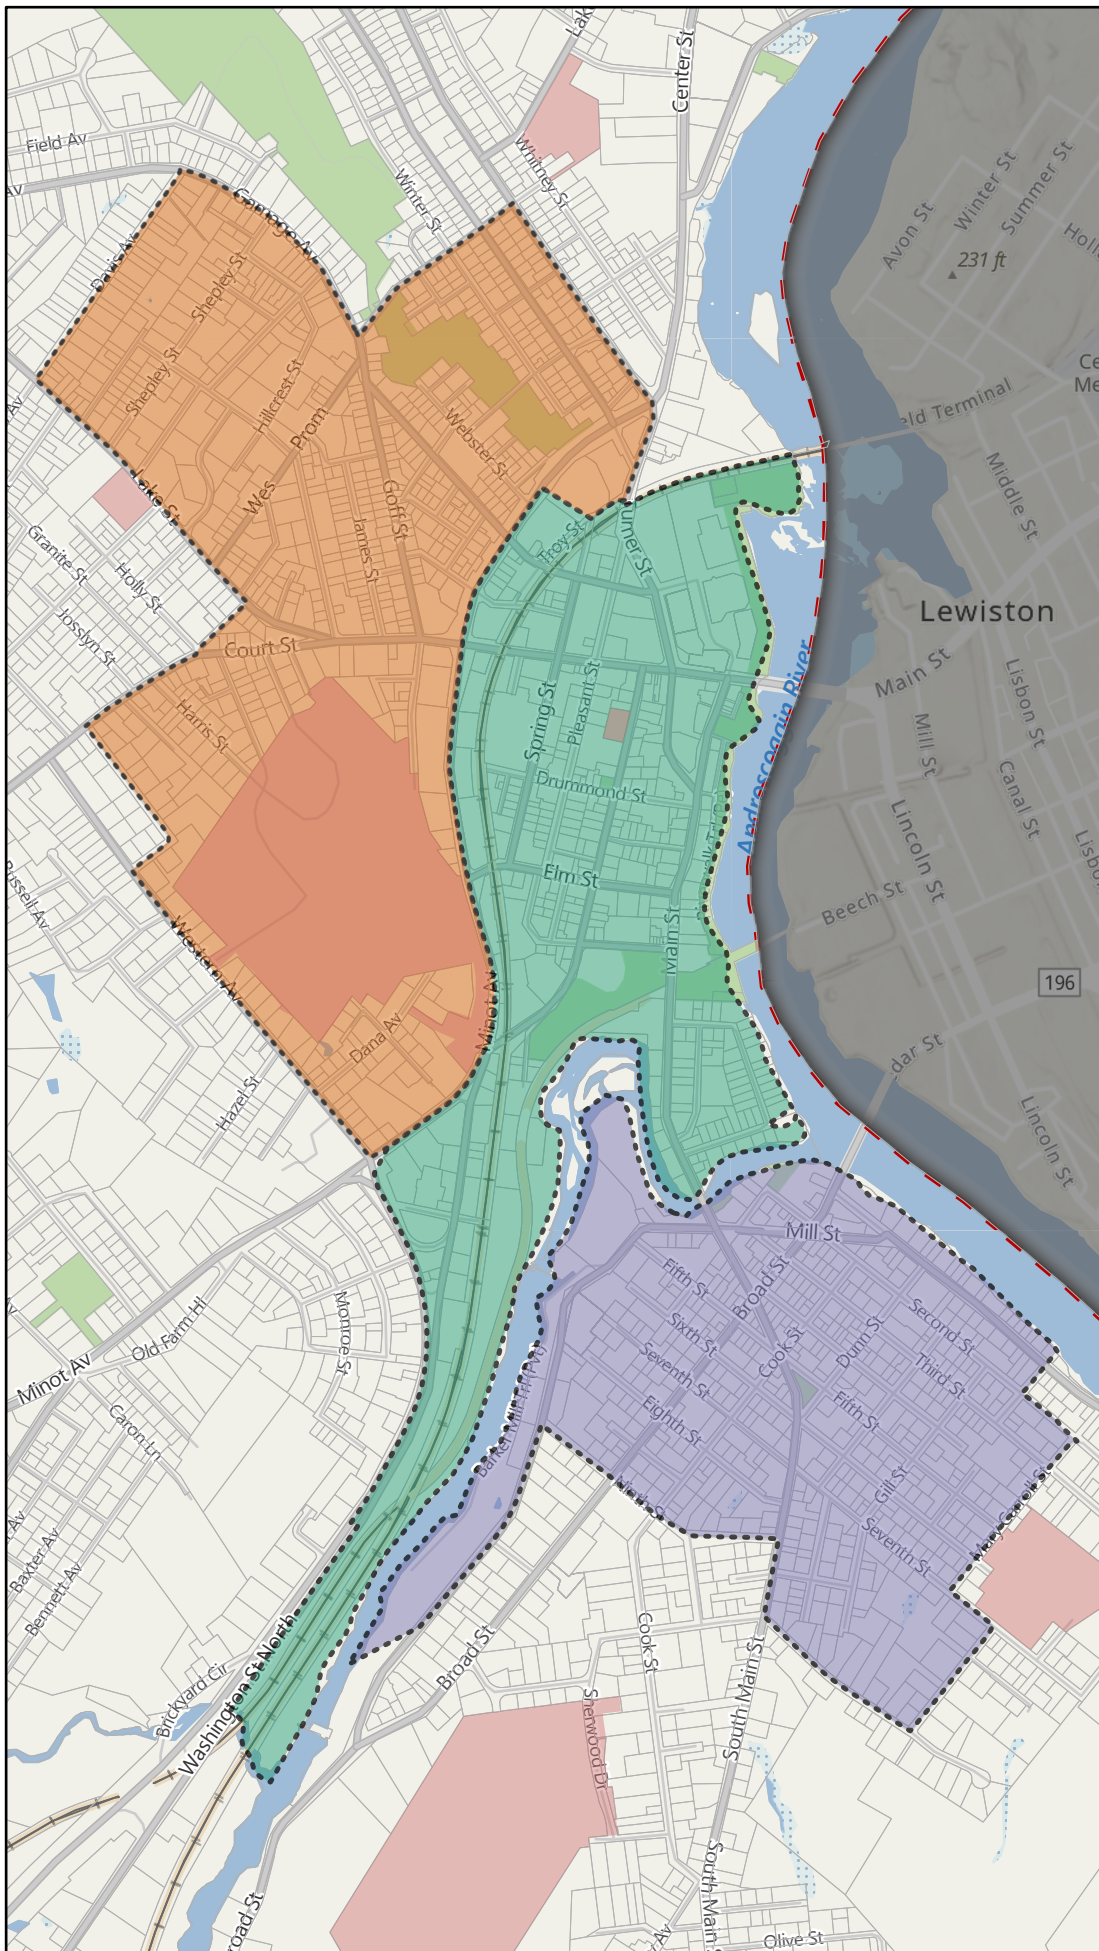

60 Court Street
Auburn, ME
207.333.6601

CDBG 2021

51% Low to
Moderate Income
Populations

- Census Tract 101
- Census Tract 103
- Census Tract 105

School

Park

0 1,000 Feet

Data Source:
2011-2015 American
Community Survey (ACS),
Census 2010